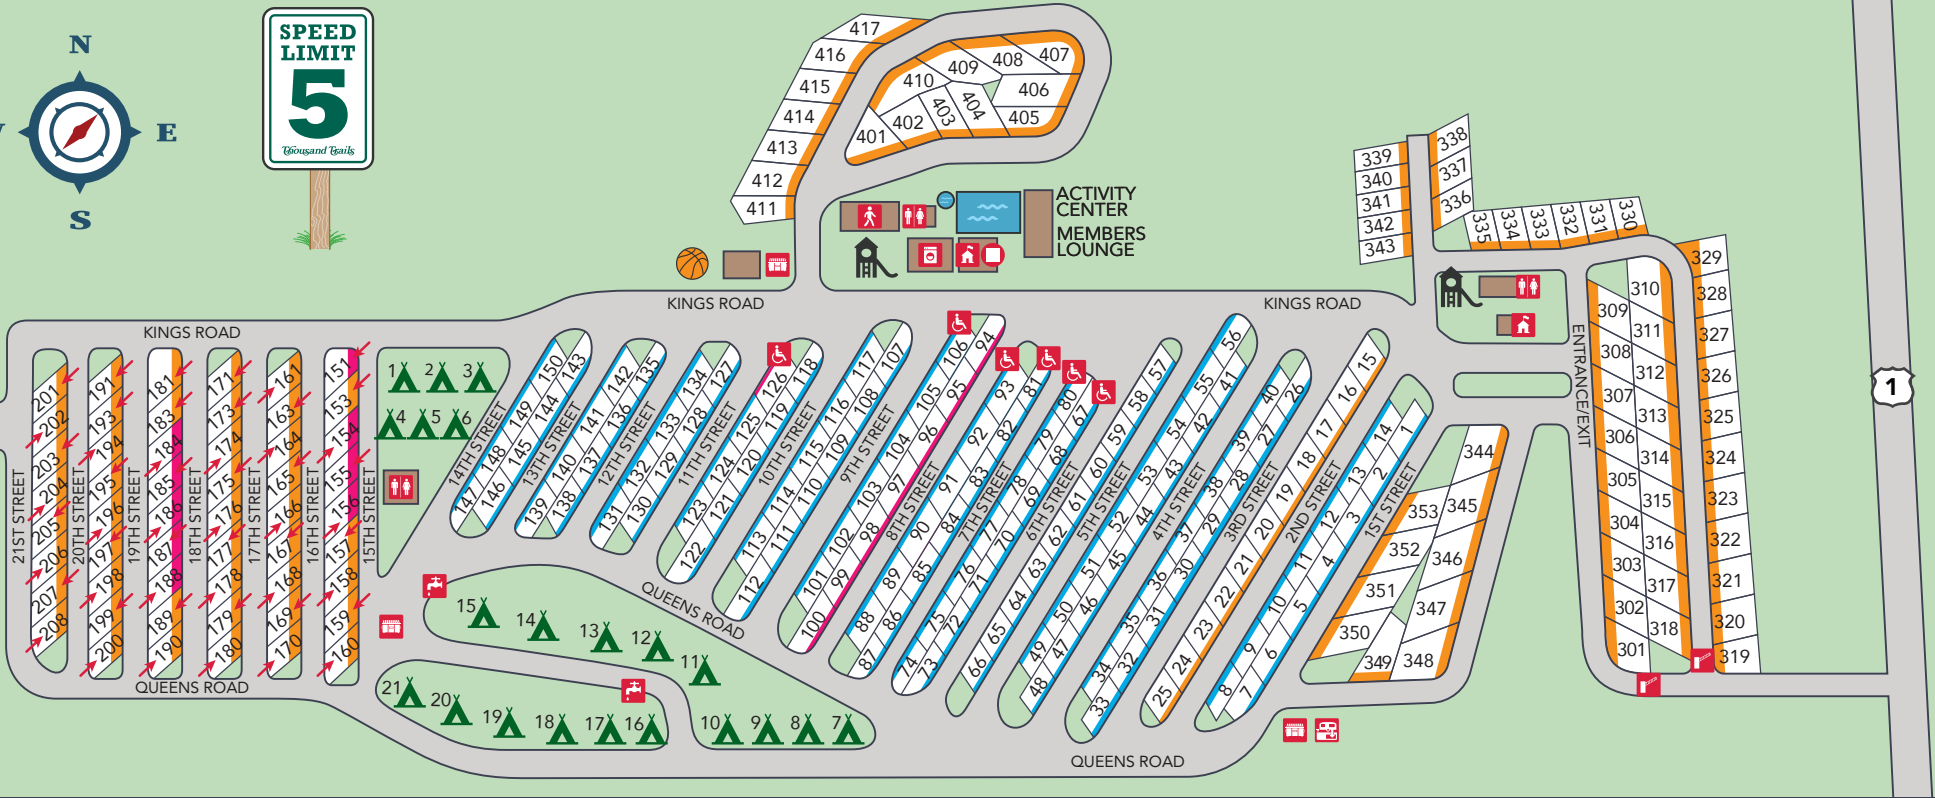

STORAGE

Thousand Trails

**Moody Beach
RV Campground**

-  30 Amp Sites
-  50 Amp Sites
-  Rental Units
-  Tent Sites

-  Bathouse
-  Dump Station
-  Dumpsters
-  Gate

-  Handicap Sites
Reservations Required
-  Laundry
-  Office
-  Rec Hall

-  Store
-  Water Spigot
-  Basketball

-  Playground
-  Pool
-  Spa